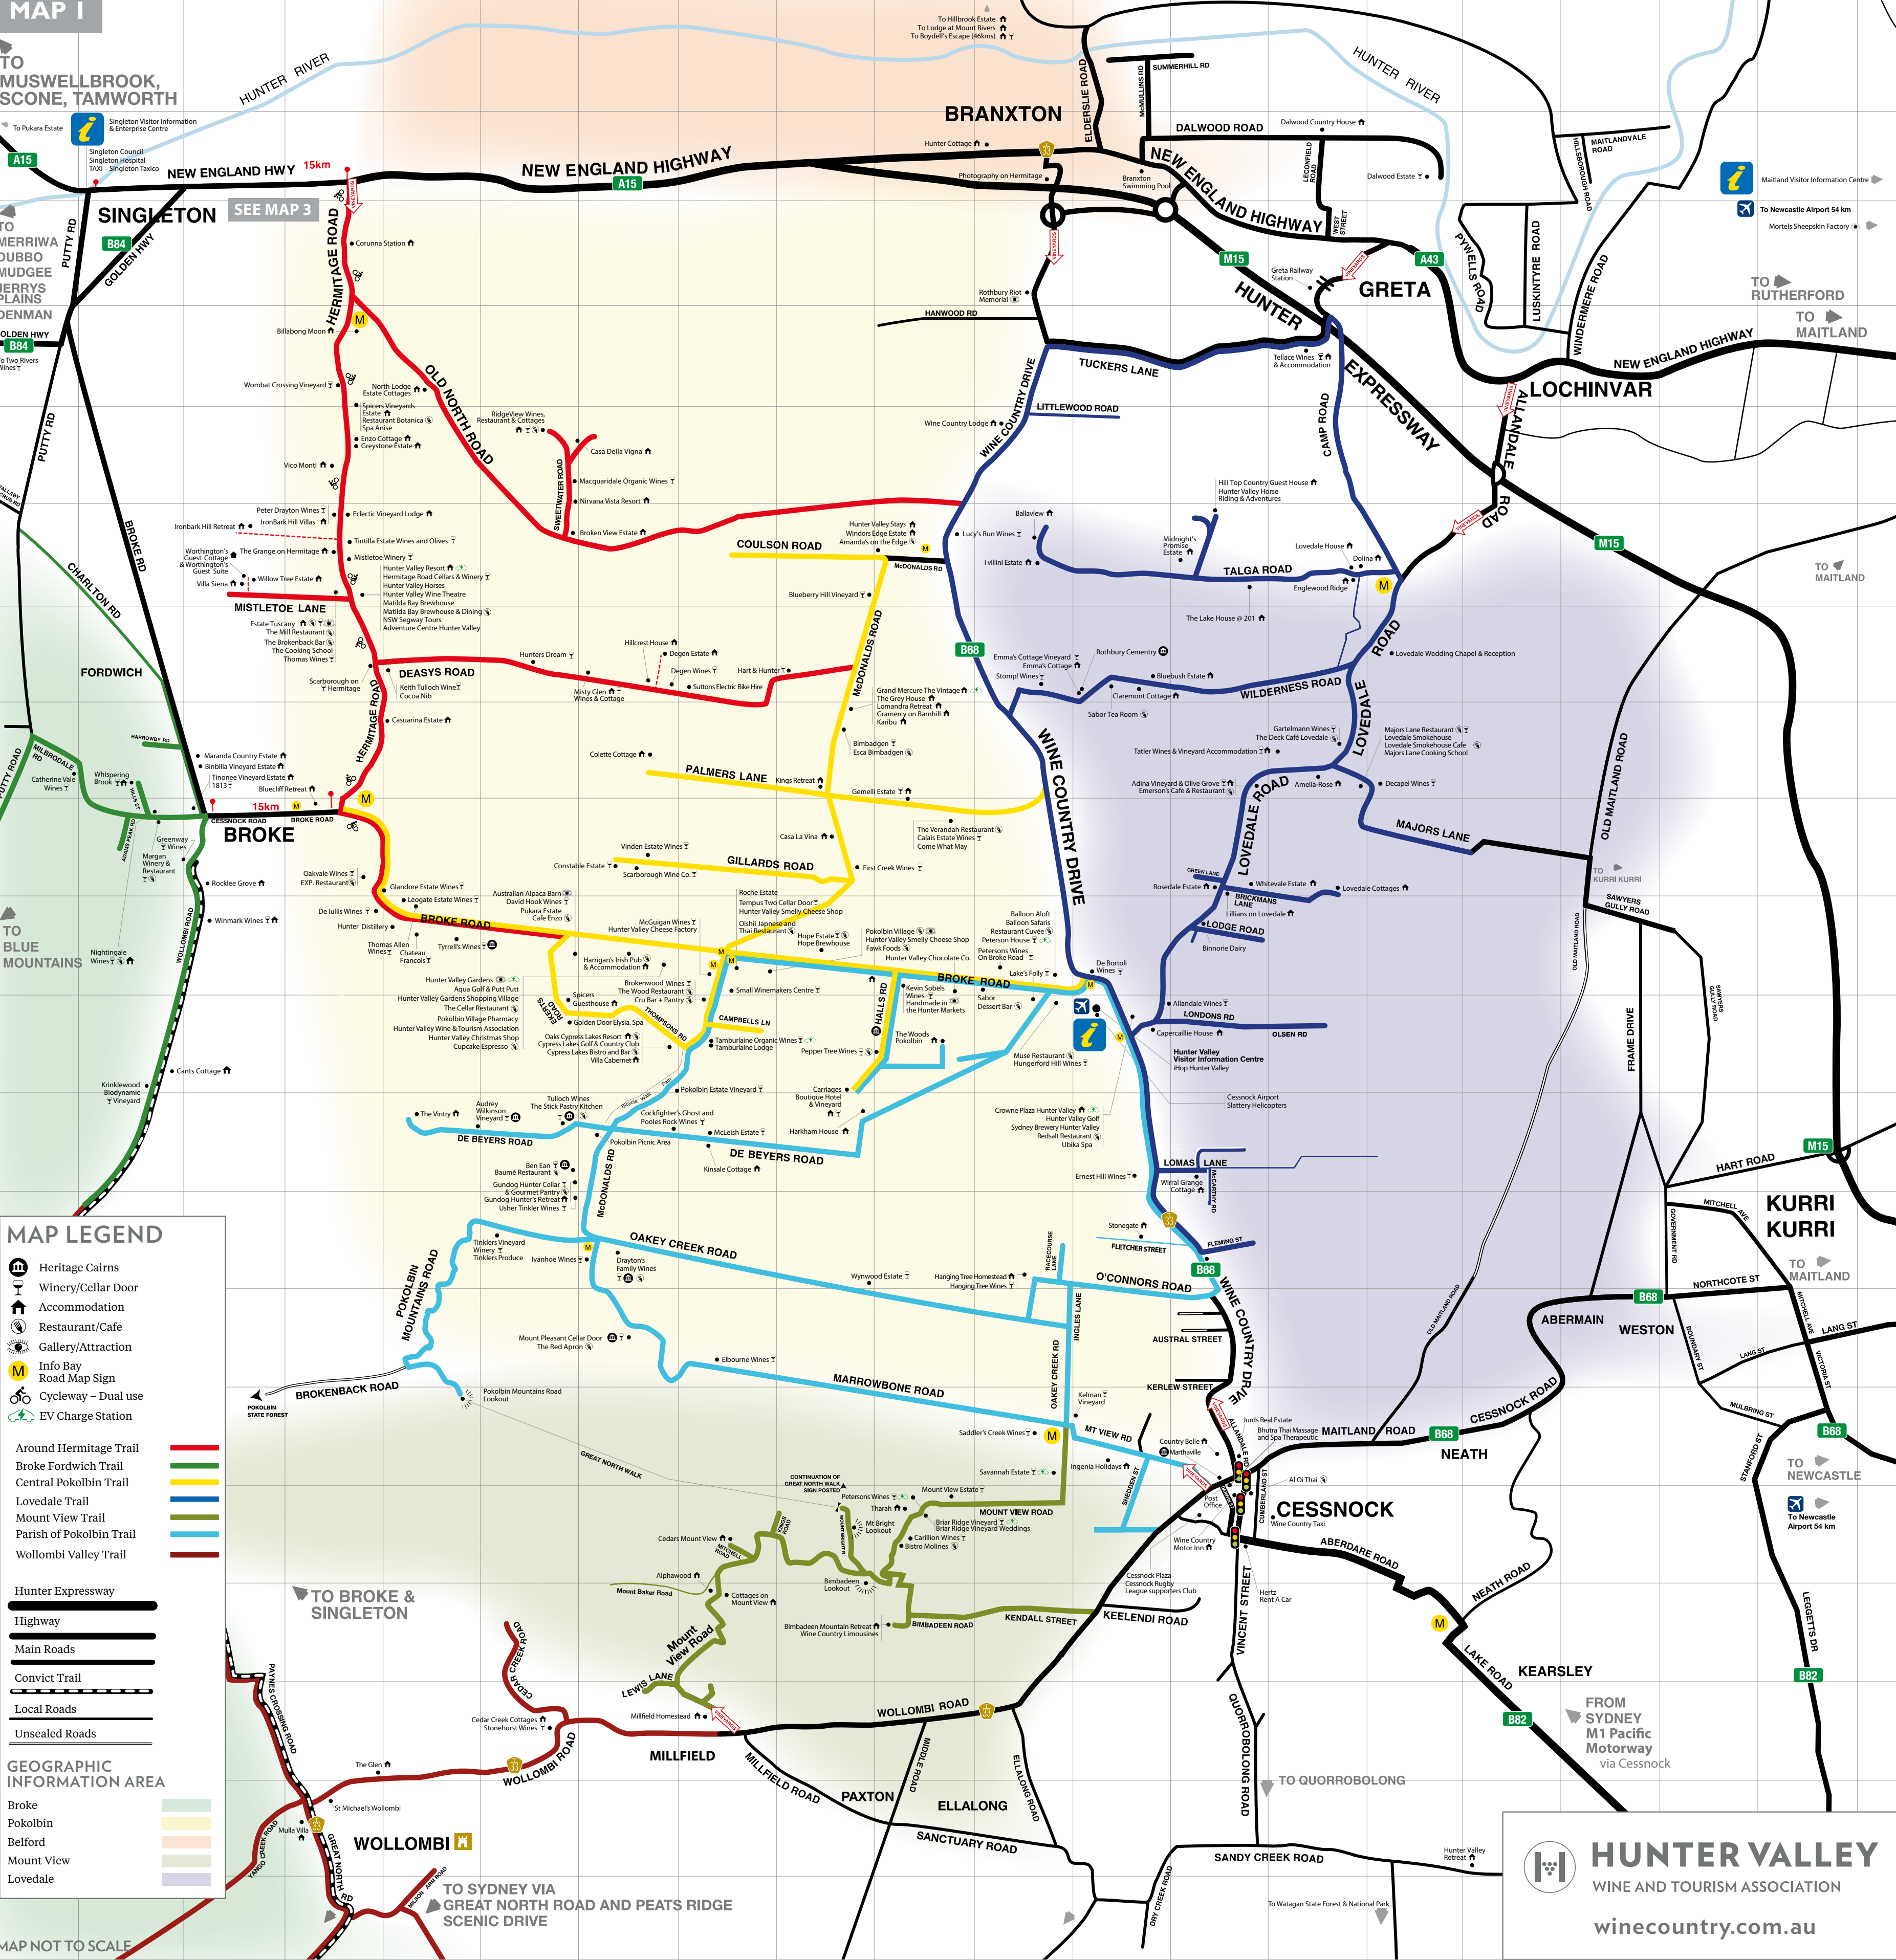

SERVICES

Airport - Newcastle	*
Council - Cessnock	Map 2 C4
Council - Singleton	Map 3 A4
EMERGENCY - Ambulance, Fire and Police	*
H Events	*
HOSPITAL - Cessnock	Map 2 A2
HOSPITAL - Singleton	Map 3 C5
Hunter Valley Events	*
PHARMACY - Pokobin Village Pharmacy	Map 1 J5
Sawells Chartered Accountants	*
Sneddon & Co Graphic Design	*
TAXI - Cessnock Radio Cabs	Map 2 E5
TAXI - Singleton Taxis	Map 1 B0
Visitor Information - Hunter Valley	Map 1 K10
Visitor Information - Maitland	Map 1 B17
Visitor Information - Newcastle	*
Visitor Information - Singleton	Map 3 D5

WEDDINGS

Ben Ean	Map 1 L4
Beveridge's Menswear	Map 2 C4
Bimbaldgen Weddings	Map 1 H7
Dalwood Estate	Map 1 B13
Estate Tuscany	Map 1 F2
Hunter Valley Resort	Map 1 F2
Jason Thomas Marriage Celebrant	*
Ballaview	Map 1 F9
Billabong Moon	Map 1 D2
Binbilla Vineyard Estate	Map 1 H1
Mullia Villa	Map 1 S2
Photography on Hermitage	Map 1 B9
Restaurant Cuvée	Map 1 J9
St Michael's Wollombi	Map 1 S2
Tamburlaine Organic Wines	Map 1 K6
Winmark Wines	Map 1 J1

HERITAGE CAIRNS SITE

Audrey Wilkinson Vineyard	Map 1 L3
Circa 1876	Map 1 K8
Drayton's Family Wines	Map 1 M5
Ben Ean	Map 1 L4
Marthaville	Map 1 O11
Mount Pleasant Wines	Map 1 N5
Rothbury Centenary	Map 1 G10
Tulloch Wines	Map 1 L4
Tyrell's Vineyard	Map 1 J3

DRIVING DISTANCE AND TIME

Source: www.travelmate.com.au

MAP I

MAP LEGEND

- Heritage Cairns
- Winery/Cellar Door
- Accommodation
- Restaurant/Cafe
- Gallery/Attraction
- Info Bay
- Road Map Sign
- Cycleway - Dual use
- EV Charge Station

- Hunter Expressway
- Highway
- Main Roads
- Convict Trail
- Local Roads
- Unsealed Roads

GEOGRAPHIC INFORMATION AREA

- Broke
- Pokobin
- Belford
- Mount View
- Lovedale

MAP NOT TO SCALE

HUNTER VALLEY
WINE AND TOURISM ASSOCIATION
winecountry.com.au